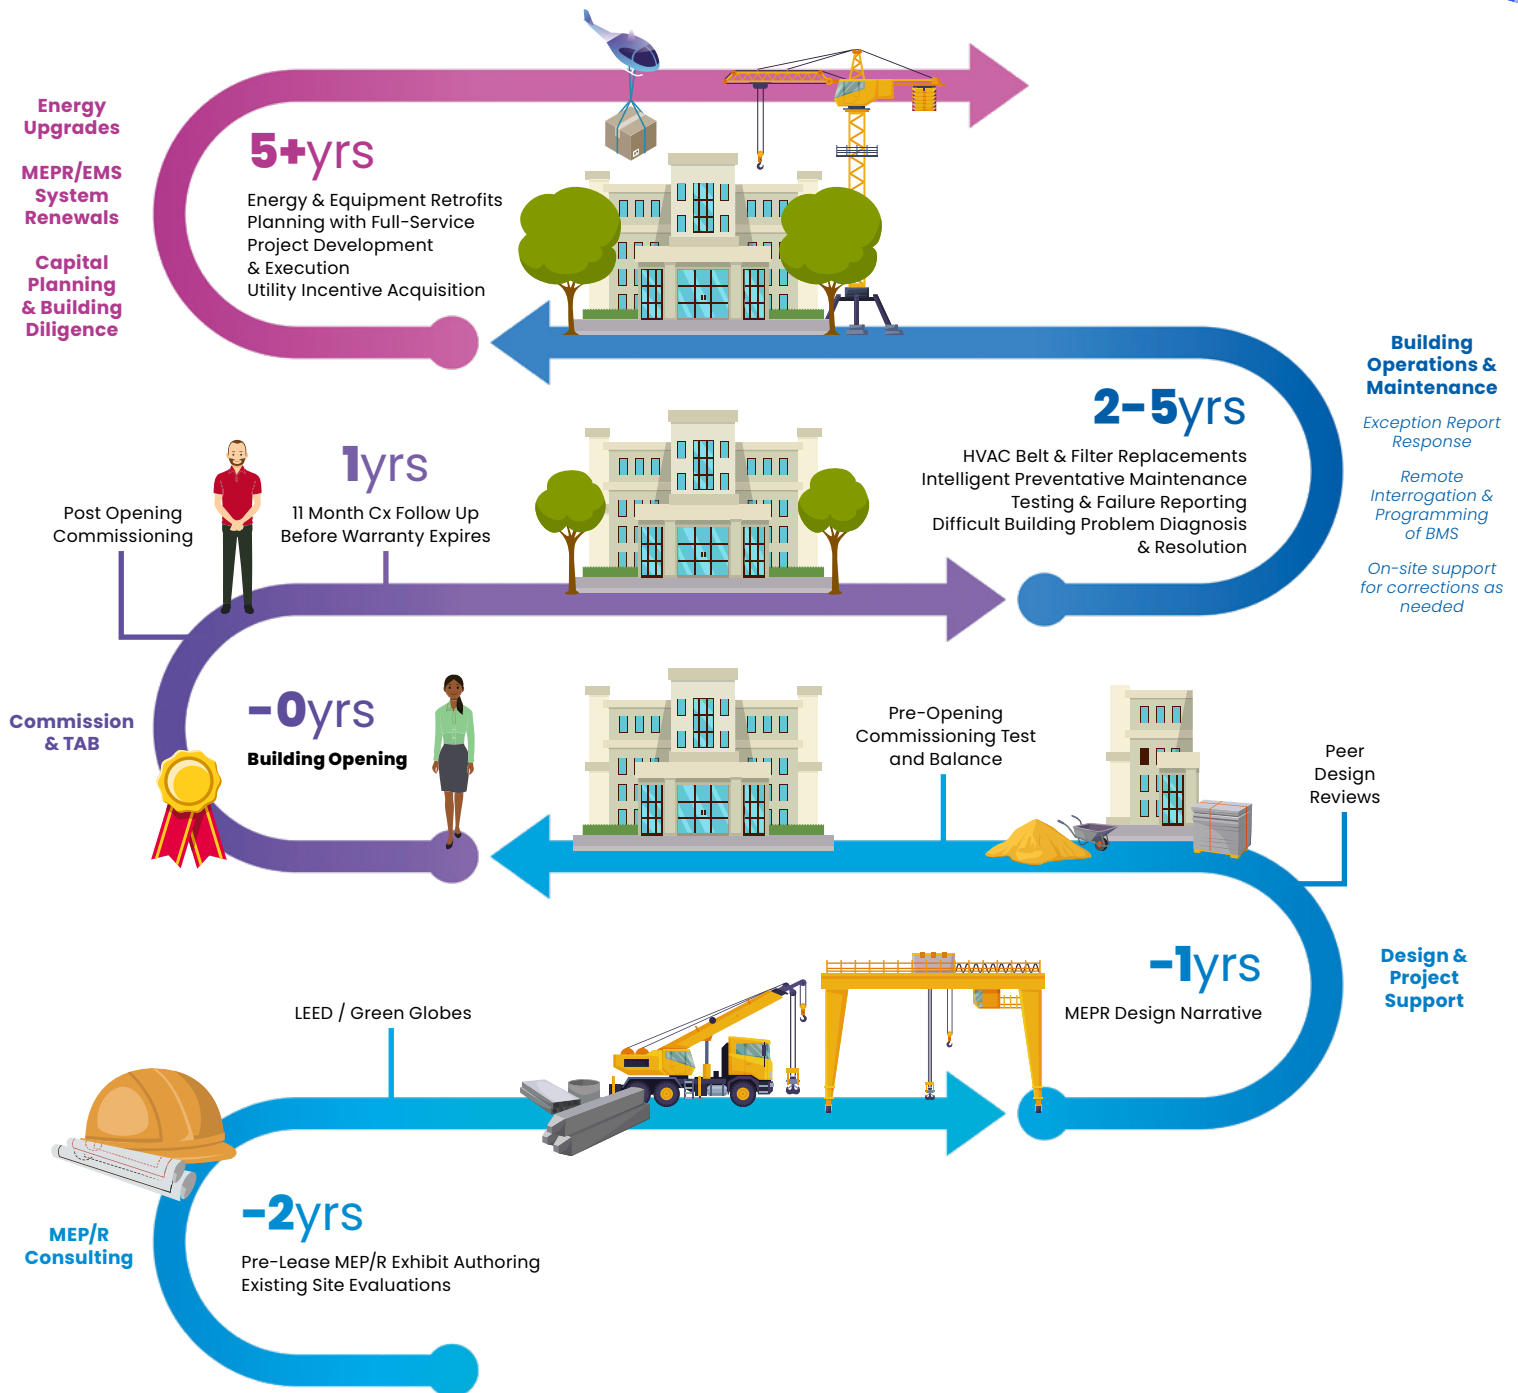

Building Lifecycle Solutions

Powered by

ENSURING BUILDING PERFORMANCE

Efficient from day one

Holistic approach to MEP/R systems, from initial site evaluations through commissioning, operations and maintenance, to upgrades and renewals. Our solutions and services deliver operational efficiency, enhanced building performance and long-term value.

For efficient lifecycle solutions, trust e²s

Contact contactus@e2sllc.net • 617.513.2073

Building Lifecycle Solutions

Powered by

ENSURING BUILDING PERFORMANCE

For efficient lifecycle solutions, trust e²s

Contact contactus@e2sllc.net • 617.513.2073